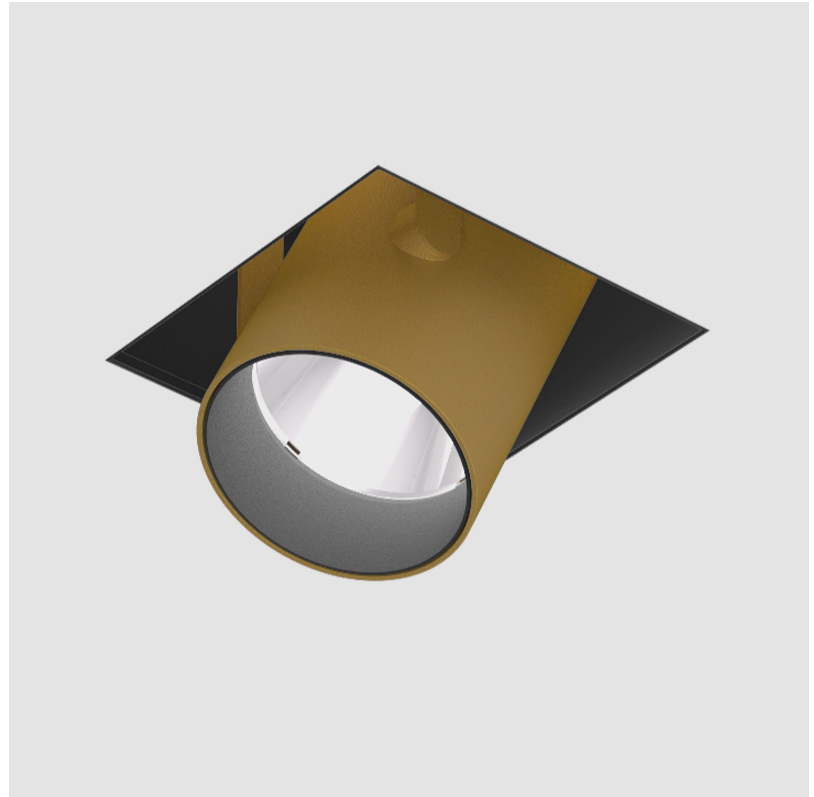

ELECTRICAL

Lamp Type: LED (Zhaga Standard)
Input Wattage (W): 19.3 + 2.6
Total Output Wattage (W): 16.5 + 2.2
Dimming: Tri-Mode (Non-Dimming and Phase Dimming (120Vac only) and 0-10V Dimming)
Driver Included: No
Driver Location: Remote
Driver Type: Constant Current & Constant Voltage - Universal
Driver Class: Class 2
Input Voltage (V): 120 - 277
Output Voltage (V): 24
Constant Current (MA): 500

LED

Number of LEDs: 2
Color Temperature (°K): 2700 / 3000 / 4000
Max. Delivered Lumen (lm): 1540 / 1580 / 1690
CRI: >90 CRI
Lamp Life (hrs): 50000
Upon Request: Special Color Temperature

OPTICAL

Reflector: 20 / 40 / 60
Adjustability: Rotational 355°; Tilt 45°
Upon Request: Special Beam Angles

RATINGS AND CERTIFICATIONS

Certified By: Certified for North American Standards
Zaneen Lighting Inc. © 2024, Phone: 588-3387, Fax: 247-9319, www.zaneen.com

For international specifications by adding 'INT' at the end of the existing Model #. For assistance on 'custom' specifications, contact zteam@zaneen.com.
In a constant effort to supply the best product, we reserve the right to change specifications or materials without notice. The most recent specification sheets are found at zaneen.com

145mm
5 11/16"

10 | 12 1/2 | 15 | 25mm
3/8" | 1/2" | 9/16" | 1"

225mm x 225mm
8 7/8" x 8 7/8"

355°

45°