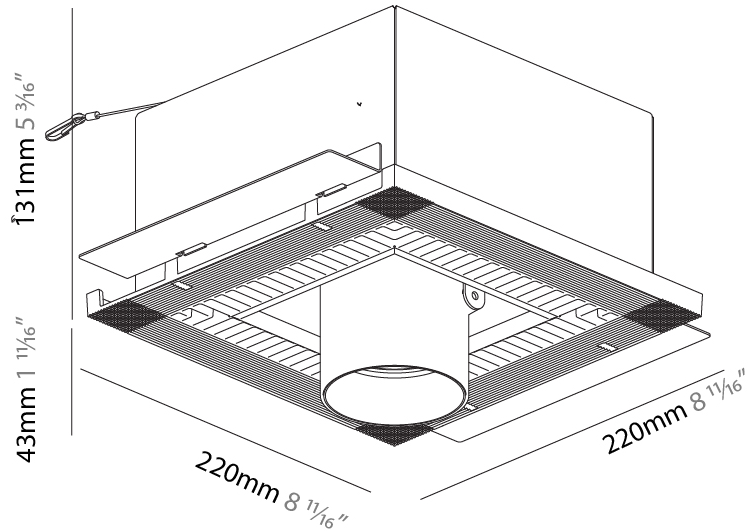

ELECTRICAL

Lamp Type: LED (Zhaga Standard)
Input Wattage (W): 19.3 + 2.6
Total Output Wattage (W): 16.5 + 2.2
Dimming: Tri-Mode (Non-Dimming and Phase Dimming (120Vac only) and 0-10V Dimming)
Driver Included: No
Driver Location: Remote
Driver Type: Constant Current & Constant Voltage - Universal
Driver Class: Class 2
Input Voltage (V): 120 - 277
Output Voltage (V): 24
Constant Current (MA): 500

LED

Number of LEDs: 2
Color Temperature (°K): 2700 / 3000 / 4000
Max. Delivered Lumen (lm): 1540 / 1580 / 1690
CRI: >90 CRI
Lamp Life (hrs): 50000
Upon Request: Special Color Temperature

OPTICAL

Reflector: 20 / 40 / 60
Adjustability: Rotational 355°; Tilt 45°
Upon Request: Special Beam Angles

RATINGS AND CERTIFICATIONS

Certified By: Certified for North American Standards
Zaneen Lighting Inc. © 2024, Phone: 588-3387, Fax: 247-9319, www.zaneen.com

For international specifications by adding 'INT' at the end of the existing Model #. For assistance on 'custom' specifications, contact zteam@zaneen.com.
In a constant effort to supply the best product, we reserve the right to change specifications or materials without notice. The most recent specification sheets are found at zaneen.com

145mm
5 11/16"

10 | 12 1/2 | 15 | 25mm
3/8" | 1/2" | 9/16" | 1"

225mm x 225mm
8 7/8" x 8 7/8"

355°

45°