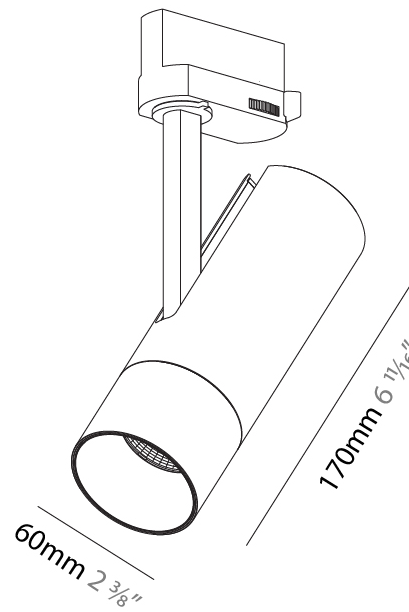

OPTICAL

Optic°: Lens Pack - No Lens / Linear Spread Lens / Honeycomb / Spread Lens
 Beam Angle: 12

RATINGS AND CERTIFICATIONS

Certified By: Certified for North American Standards
 IP rating: IP20

IMAGINE 60 TRACK