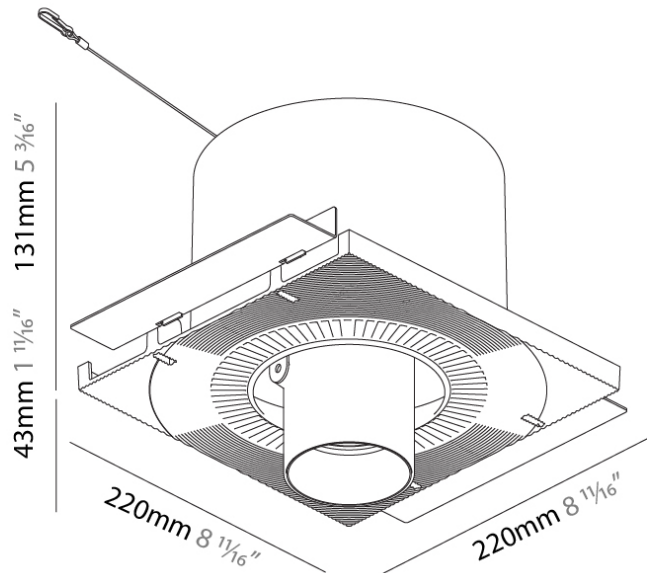

OPTICAL

Reflector: 16 / 32
 Adjustability: Rotational 355°; Tilt 45°
 Upon Request: Special Beam Angles

RATINGS AND CERTIFICATIONS

Available for international specifications by adding INT at the end of the existing Model #. For assistance on 'custom' specifications, contact zteam@zaneen.com. In a constant effort to supply the best product, we reserve the right to change specifications or materials without notice. The most recent specification sheets are found at zaneen.com
 IP rating: IP20